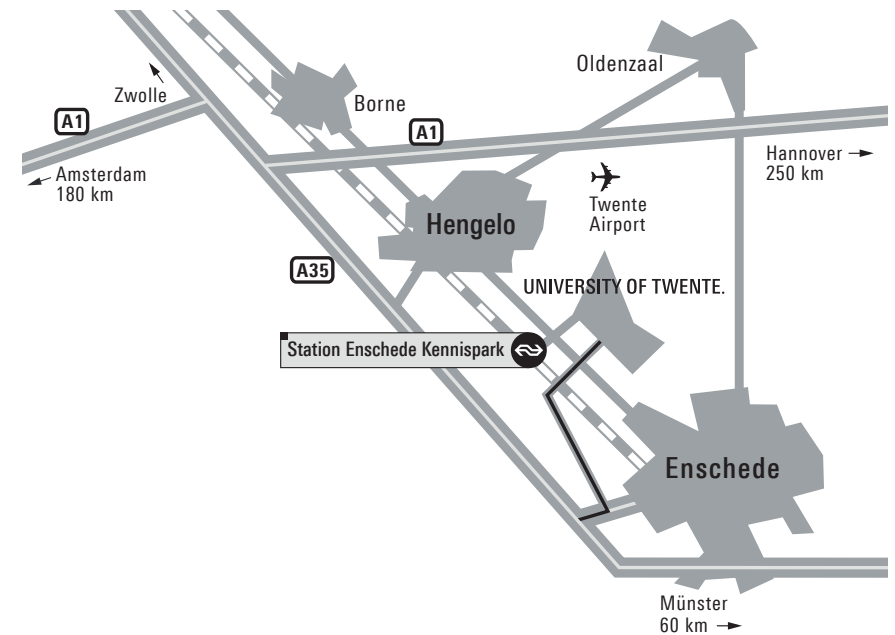

DOWNLOAD THE CAMPUS APP!

MAP OF THE UNIVERSITY OF TWENTE

- Parking
- Bike park
- Barrier
- Closed road
- Charging point electric car
- Kiss & Ride (O&O plein 0)
- *Entrance via Hal-B 13
- **Entrance via Horststoren 20
- ***Entrance DesignLab (17)
- ****Entrance Sports Centre (49)
- Student and Employee housing
- Bus stop
- Campus Security & infocentre (Spiegel 2)
- Dentist / Doctor /Arbo (Medical Centre 58)
- Canteen (Building 2, 10, 12, 17, 19, 20, 47)
- Restaurant U Parkhotel (Hogekamp 45)
- U Parkhotel (Hogekamp 45)
- Campus 053 (Hogekamp 45)
- Starbucks (Zilverling 11)
- Subway (Bastille 48)
- Daycare (Vlinder 60)
- Techmed Centre (Technohal 18)
- MESA+ Intitute (Nanolab 15)
- Digital Society Institute (Zilverling 11)
- Contact Centre (Boerderij 42)

Hengelo

Enschede

Station Enschede Kennispark

OFF-CAMPUS BUILDINGS

69 Therm (TM)
Capitool 40

70 Watersportcomplex (WX)
Auke vloerstraat 99

74 Fraunhofer (FR)
Hengelosestraat 701

78 Capitool 15 (CL)
Capitool 15

79 Wallstreet (WS)
Walstraat 47

76 ITC International hotel (IIH)
Boulevard 1945 4

72 Future Factory (FF)
Capitool 25

71 Pakkerij (PK)
Oude Markt 24

Downloadable at www.utwente.nl/campusmap; for building details see www.utwente.nl/buildings

Visiting Address
 University of Twente
 Drienerlolaan 5
 7522 NB Enschede

Postal address
 University of Twente
 Postbus 217
 7500 AE Enschede

Route to the campus / University of Twente?

BY CAR

From the A1 motorway, take the A35 motorway in the direction of Enschede
 Take exit 26: Enschede - West / Universiteit
 Follow the signs 'Universiteit'