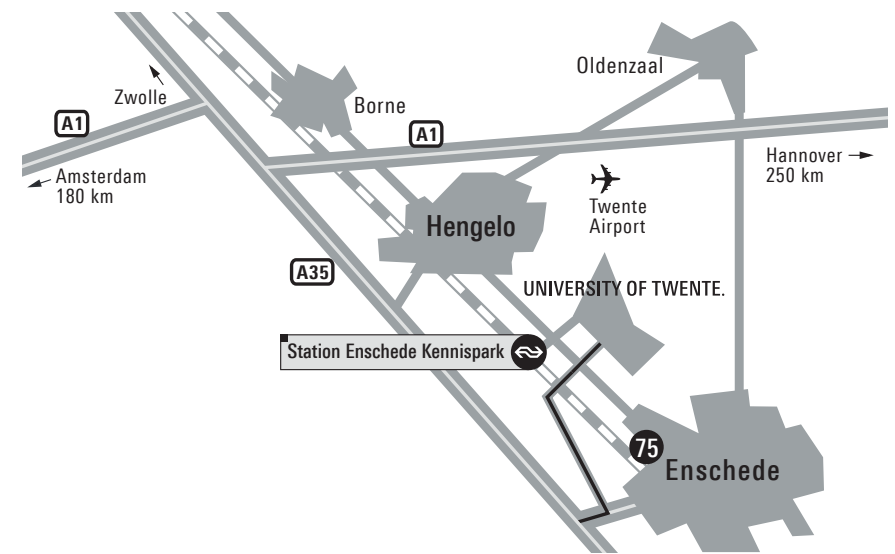

Destination	Building number	Destination	Building number
INSTITUTES		Kennispark Twente (via parking Hengelosestraat)	17
CTIT Centre for ICT Research in Context	11	Library, IT & Archive (LISA)	47
ELAN	41	Mail room	5
IGS Institute for Governance Studies	10	Main Entrance	2, 3
ITC Faculty of Geo-Information Science and Earth Observation	75	Marketing & Communication Department (M&C)	2
MESA+ Institute for Nanotechnology	15, 16	Notebook Service Centre (NSC)	9
MIRA Institute for Biomedical Technology and Technical Medicine	28	O&O square	0
SERVICE DEPARTMENTS AND FACILITIES		Physiotherapy (Topvorm Twente)	49
Acasa (student housing)	58	PRE-U	48
Admission Office	47	Professional Learning & Development (PLD)	10
Bicycle workshop 'De 2^e Versnelling'	53	Restaurants	12, 42, 47
Campus Company (reservations & events)	47	Science Shop (WeWi)	17
Central Student Administration (CSA)	47	Security & Info Centre	2
Centre for Educational Support (CES)	47	Shops (COOP Supermarket)	51
Children's day care centre 'Vlinder' (Catalpa)	60	Sports centre	49
Culture centre, Vrijhof	47	Strategy & Policy (S&P)	2
Delivery	5	Student Counsellors, Councelling Service & Student Psychologists	47
DesignLab	17	Student Restaurant (Mensa)	12
Exam Hall (Therm)	69	Student Services & International Office	47
Executive Board (CvB)	3	Student Union	48
Facility Department (FB)	6	Studium Generale (SG)	47
Faculty Club	42	Study Information Office (SI)	2
Financial and Economic Affairs (FEZ)	2	Swimming Pool	49, 57
General Affairs (AZ)	2	TCP Language Centre (TCP)	47
General Practitioner & Dentist	58	Theatercafé Vrijhof	47
Hair Dresser (De Barreboks)	51	Twente Graduate School (TGS)	10
High Tech Factory	46	Unionshop	48
Hotel Drienerburgh	44	UT-Nieuws	47
Hotel Logica	65	UT Athletic Track	47
Human Resources (HR)	2	Vestingbar	48
ICT-Servicedesk	9	Xerox Service Center	13

Visiting Address

University of Twente
Drienerlolaan 5
7522 NB Enschede

ITC
Hengelosestraat 99
7514 AE Enschede

Postal address

University of Twente
Postbus 217
7500 AE Enschede

Route to the campus / University of Twente?

BY CAR

From the A1 motorway, take the A35 motorway in the direction of Enschede
Take exit 26: Enschede - West / Universiteit
Follow the signs 'Universiteit'

BY TRAIN / BUS

From Enschede railway station: line number 1 in the direction of 'Universiteit Twente'
line number 8 in the direction of Hengelo-Noord
line number 9 in the direction of Hengelo
From Enschede Kennispark railway station: line number 1 in the direction of 'Universiteit Twente'
From Hengelo railway station: line number 9 in the direction of Enschede
line number 15 in the direction of 'Universiteit Twente'
line number 16 in the direction of 'Universiteit Twente'

For more information, please visit www.9292.nl

Route to faculty ITC 75

Follow the route to the University
After the roundabout, turn right (follow 'Centrum')
After 3 km, you will find the ITC building at your right-hand side