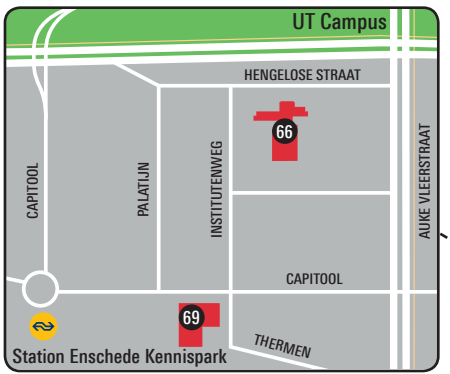

# MAP OF THE UNIVERSITY OF TWENTE

Bastille (BA)	48	Erve Holzik (ER)	40	Kleinhorst** (KH)	23	Schuur (SR)	43
Blokhutten (BL)	63	Faculty Club (FC)	42	Linde (LI)	61	Seinhuis (SH)	7
BMC (BI)	32	The Gallery (GY)	17	Logica (LO)	65	Sky (SK)	51
Boerderij Bosch (BB)	62	Garage (GA)	5	Meander** (ME)	27	Sleutel (SL)	58
Box (BO)	53	Hal B (HB)	13	Mondriaan (MO)	59	Spiegel (SP)	2
BTC (BTC)	66	High Tech Factory (HTF)	46	Nanolab* (NL)	16	Sportcentrum (SC)	49
Buitenhorst** (BH)	29	Hogedruklab (HD)	8	Noordhorst** (NH)	24	Stall (ST)	63
Carillon (CN)	4	Hogekamp (HO)	45	O&O plein (OO)	0	Technohal (TL)	18
Carre* (CR)	15	Horstring** (HR)	21	Oosthorst** (OH)	26	Teehuis (TH)	14
Citadel (CI)	9	Horsttoren (HT)	20	Openluchttheater (OUT)	56	Tennispark (TP)	64
Cubicus (CU)	41	ITC (ITC)	75	Paviljoen (PA)	6	The Gallery (GY)	17
Drienerburght (DR)	44	Keet (KT)	30	Ravelijn (RA)	10	Therm (TM)	69
						Trial-terrein (TT)	39
						Vleugel (VL)	3
						Vlinder (VI)	60
						Vrijhof (VR)	47
						Waaier* (WA)	12
						Westhorst** (WH)	22
						Windpark (WP)	31
						Zilverling (ZI)	11
						Zuidhorst** (ZH)	28
						Zwembad (ZW)	57

- Parking
- Charging point electric car
- Barrier
- Closed road
- \*Entrance via Hal B
- \*\*Entrance via Horsttoren
- Security service office
- Student housing
- BASTILLE Bus stop

This map is downloadable at [www.utwente.nl/campusmap](http://www.utwente.nl/campusmap)  
For a 3d-version see [maps.utwente.nl](http://maps.utwente.nl)

#### BY CAR

From the A1 motorway, take the A35 motorway in the direction of Enschede  
Take exit 26: Enschede - West / Universiteit  
Follow the signs 'Universiteit'

#### Route to faculty ITC 75

Follow the route to the University  
After the roundabout, turn right (follow 'Centrum')  
After 3 km, you will find the ITC building at your right-hand side